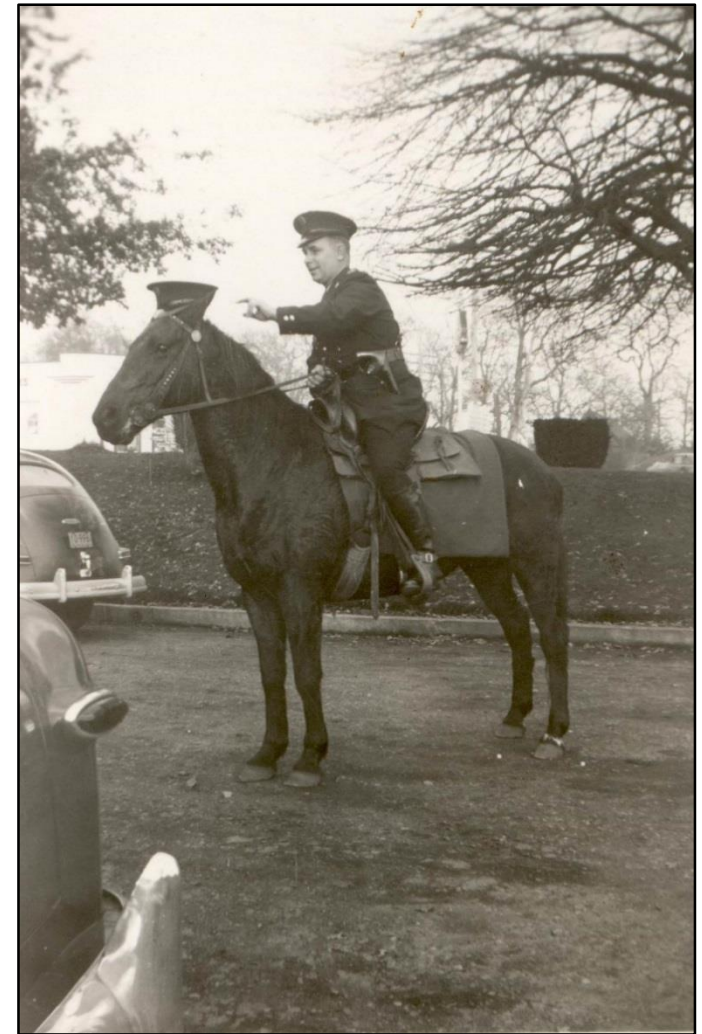

EXHIBIT BY SAANICH ARCHIVES

ANIMALS AT WORK

Horses stopped in front of Maywood Meat Market while hauling the polar axis of the telescope to the Dominion Astrophysical Observatory, 1916 (1993-001-001)

ANIMALS AT WORK

Mileva Todd on horse-drawn hay rake, 1910s (2007-051-053)

G.F. Watson with vegetable delivery horse in front of his house, 1910s (2014-008-112)

ANIMALS AT WORK

*Muggins the Red Cross dog with an injured soldier at Esquimalt
Military Convalescent Hospital, 1918 or 1919 (2015-028-009)*

Bob Roach and cat mascot, 1941 (2017-027-153)

ANIMALS AT WORK

Snow ploughing with horses, 1916 (1980-015-263)

Man with hunting dog, early 1900s (2011-024-038)

ANIMALS AT WORK

Saanich Police Sergeant Brown with Joe the dog, Josiah Bull in the background, 1936 (1981-025-001)